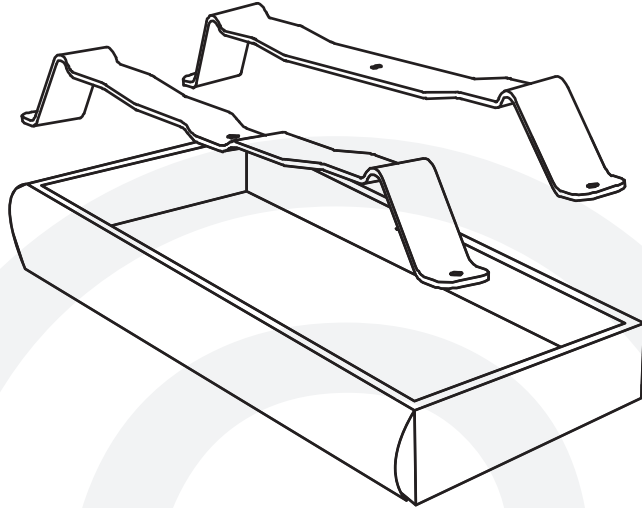

www.biggreenegg.co.uk

www.biggreenegg.com.au

www.biggreenegg.co.nz

www.biggreeneggisrael.com

www.biggreenegg.com.mx

www.biggreenegg.co.za

CAUTION: SEE SAFETY NOTICE
www.biggreenegg.com/safetytips

CAUTION: The metal Table Nest must be used in conjunction with a table or surround. Not for use as a free-standing support for your EGG. Do not place EGG directly on wood or combustible surface!

1x

1x

4x

2XL

1x

1

1x

1x

4x

7/16" (Nr. 11)

1a XL L M

1a 2XL

1b x4