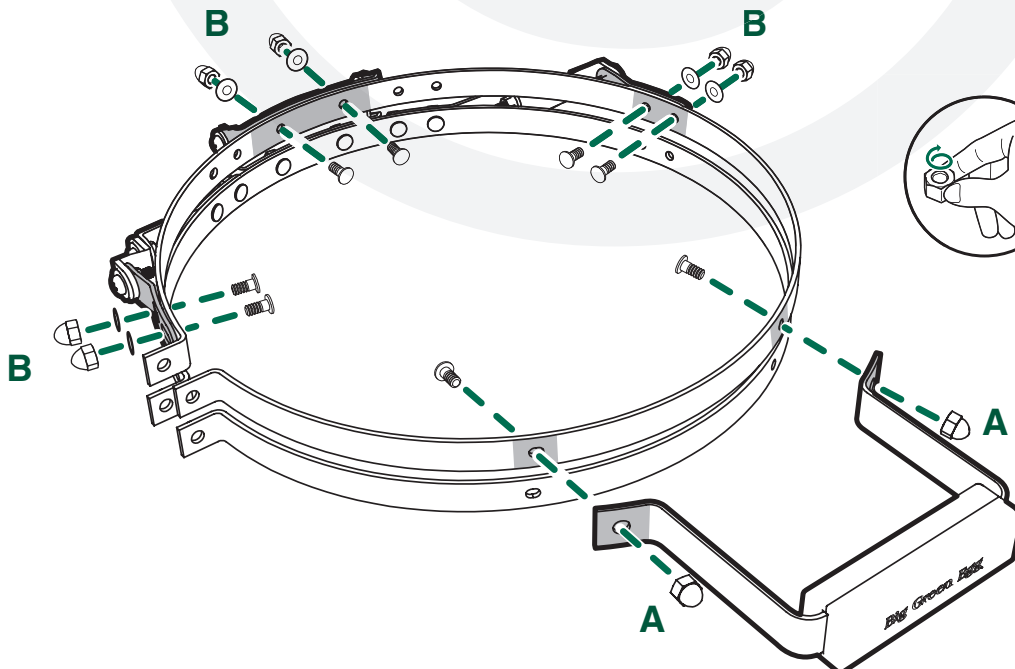

© COPYRIGHT BIG GREEN EGG INC.