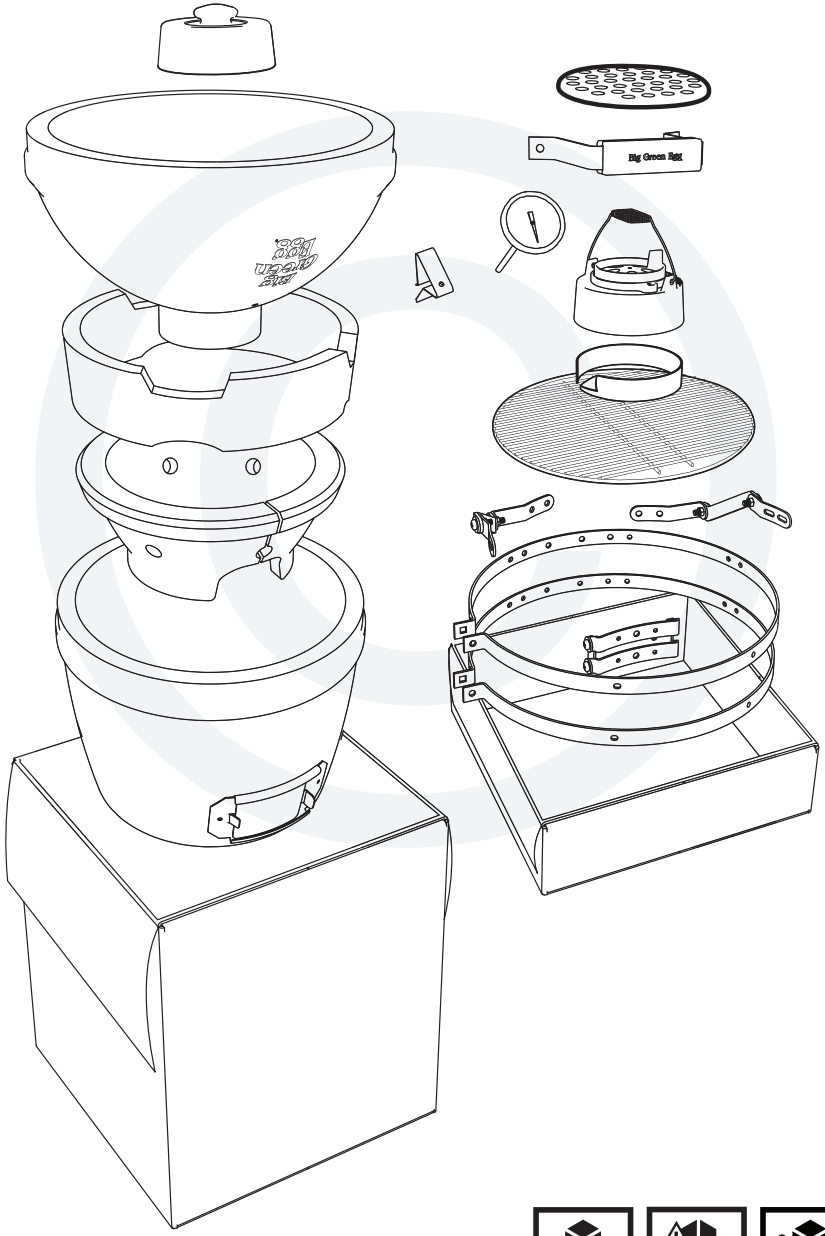

XXL XL L M S MX MN

EGG[®] and Band Assembly Instructions

3/8" + 7/16"
(Nr. 10 + 11)

www.biggreenegg.com/
assembly-videos

-  www.biggreenegg.com
-  www.biggreenegg.ca
-  www.biggreenegg.eu
-  www.biggreenegg.co.uk
-  www.biggreenegg.co.za

CAUTION: SEE SAFETY NOTICE
www.biggreenegg.com/safetytips

- 
12x
- 
2x
- 
12x
- 
2x
- 
2x
- 
2x
- 
12x
- 
2x

© COPYRIGHT BIG GREEN EGG INC.

1

6x

6x

6x

© COPYRIGHT BIG GREEN EGG INC.