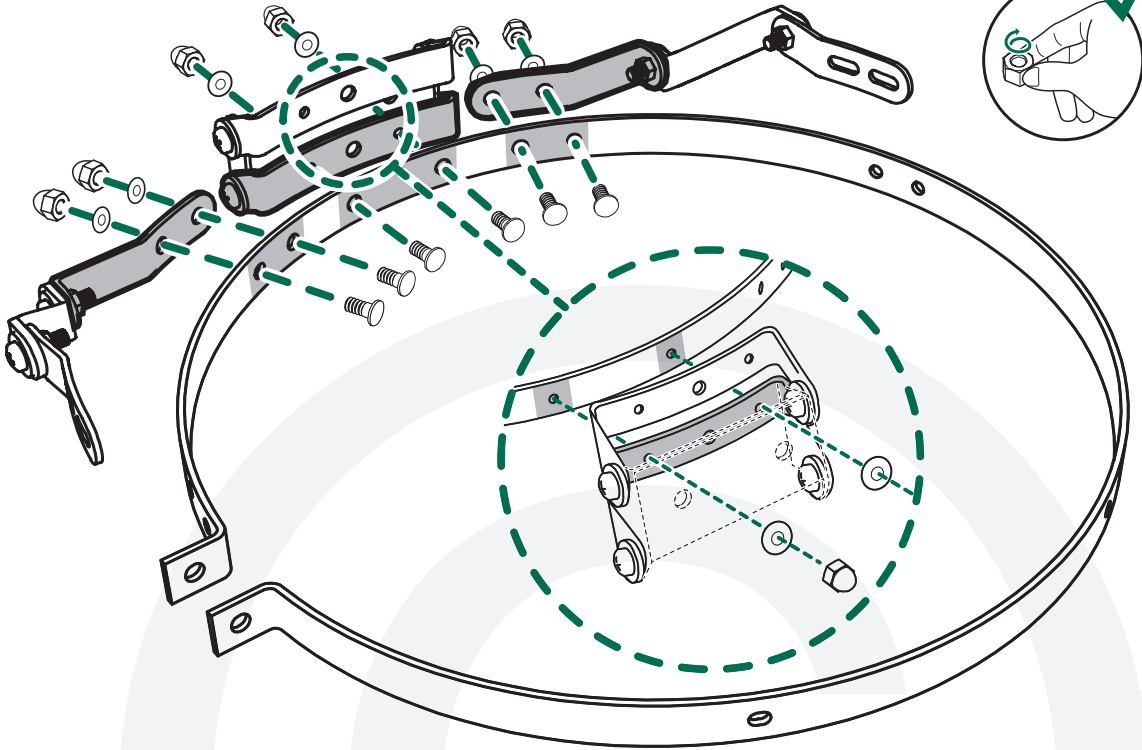

XXL XL L M S MX MN

EGG[®] and Band Assembly Instructions

3/8" + 7/16"
(Nr. 10 + 11)

www.biggreenegg.com/
assembly-videos

-  www.biggreenegg.com
-  www.biggreenegg.ca
-  www.biggreenegg.eu
-  www.biggreenegg.co.uk
-  www.biggreenegg.co.za

CAUTION: SEE SAFETY NOTICE
www.biggreenegg.com/safetytips

- 
12x
- 
2x
- 
12x
- 
2x
- 
2x
- 
2x
- 
12x
- 
2x

© COPYRIGHT BIG GREEN EGG INC.

1

6x

6x

6x

© COPYRIGHT BIG GREEN EGG INC.