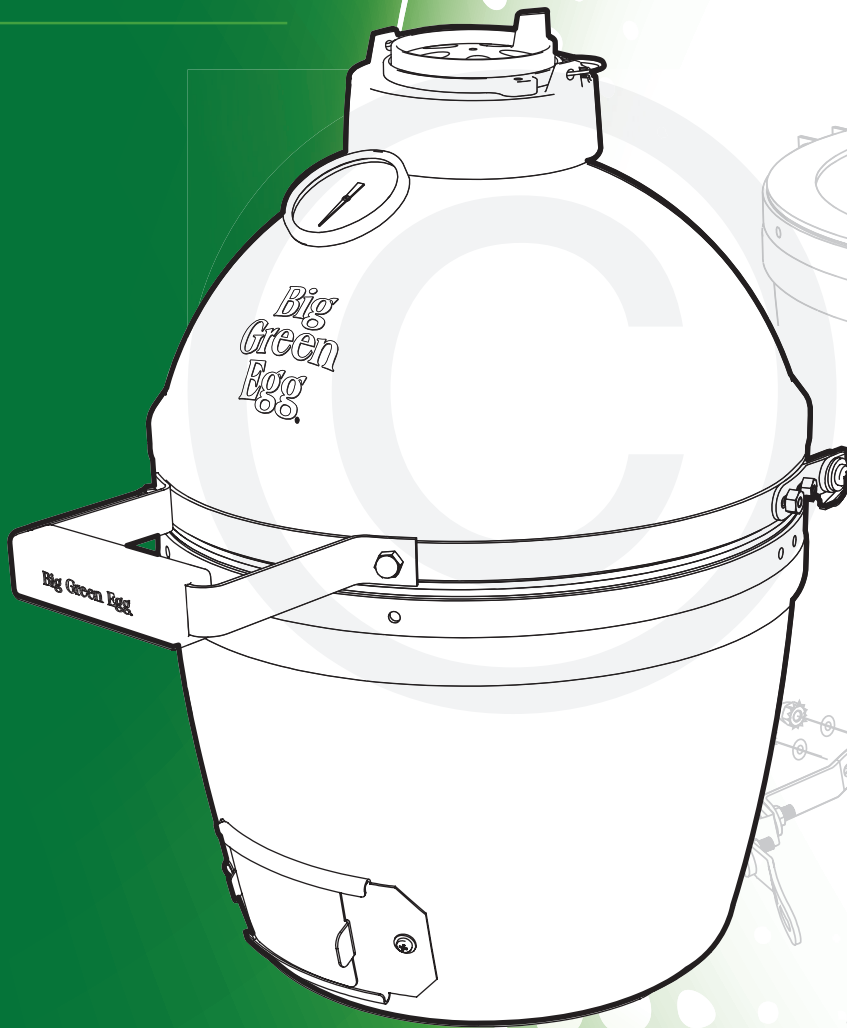

XXL XL L M S MX MN

EGG[®] and Band Assembly Instructions

3/8" + 7/16"
(Nr. 10 + 11)

www.biggreenegg.com/
assembly-videos

-  www.biggreenegg.com
-  www.biggreenegg.ca
-  www.biggreenegg.eu
-  www.biggreenegg.co.uk
-  www.biggreenegg.co.za

CAUTION: SEE SAFETY NOTICE
www.biggreenegg.com/safetytips

- 
12x
- 
2x
- 
12x
- 
2x
- 
2x
- 
2x
- 
12x
- 
2x

© COPYRIGHT BIG GREEN EGG INC.

1

6x

6x

6x

© COPYRIGHT BIG GREEN EGG INC.